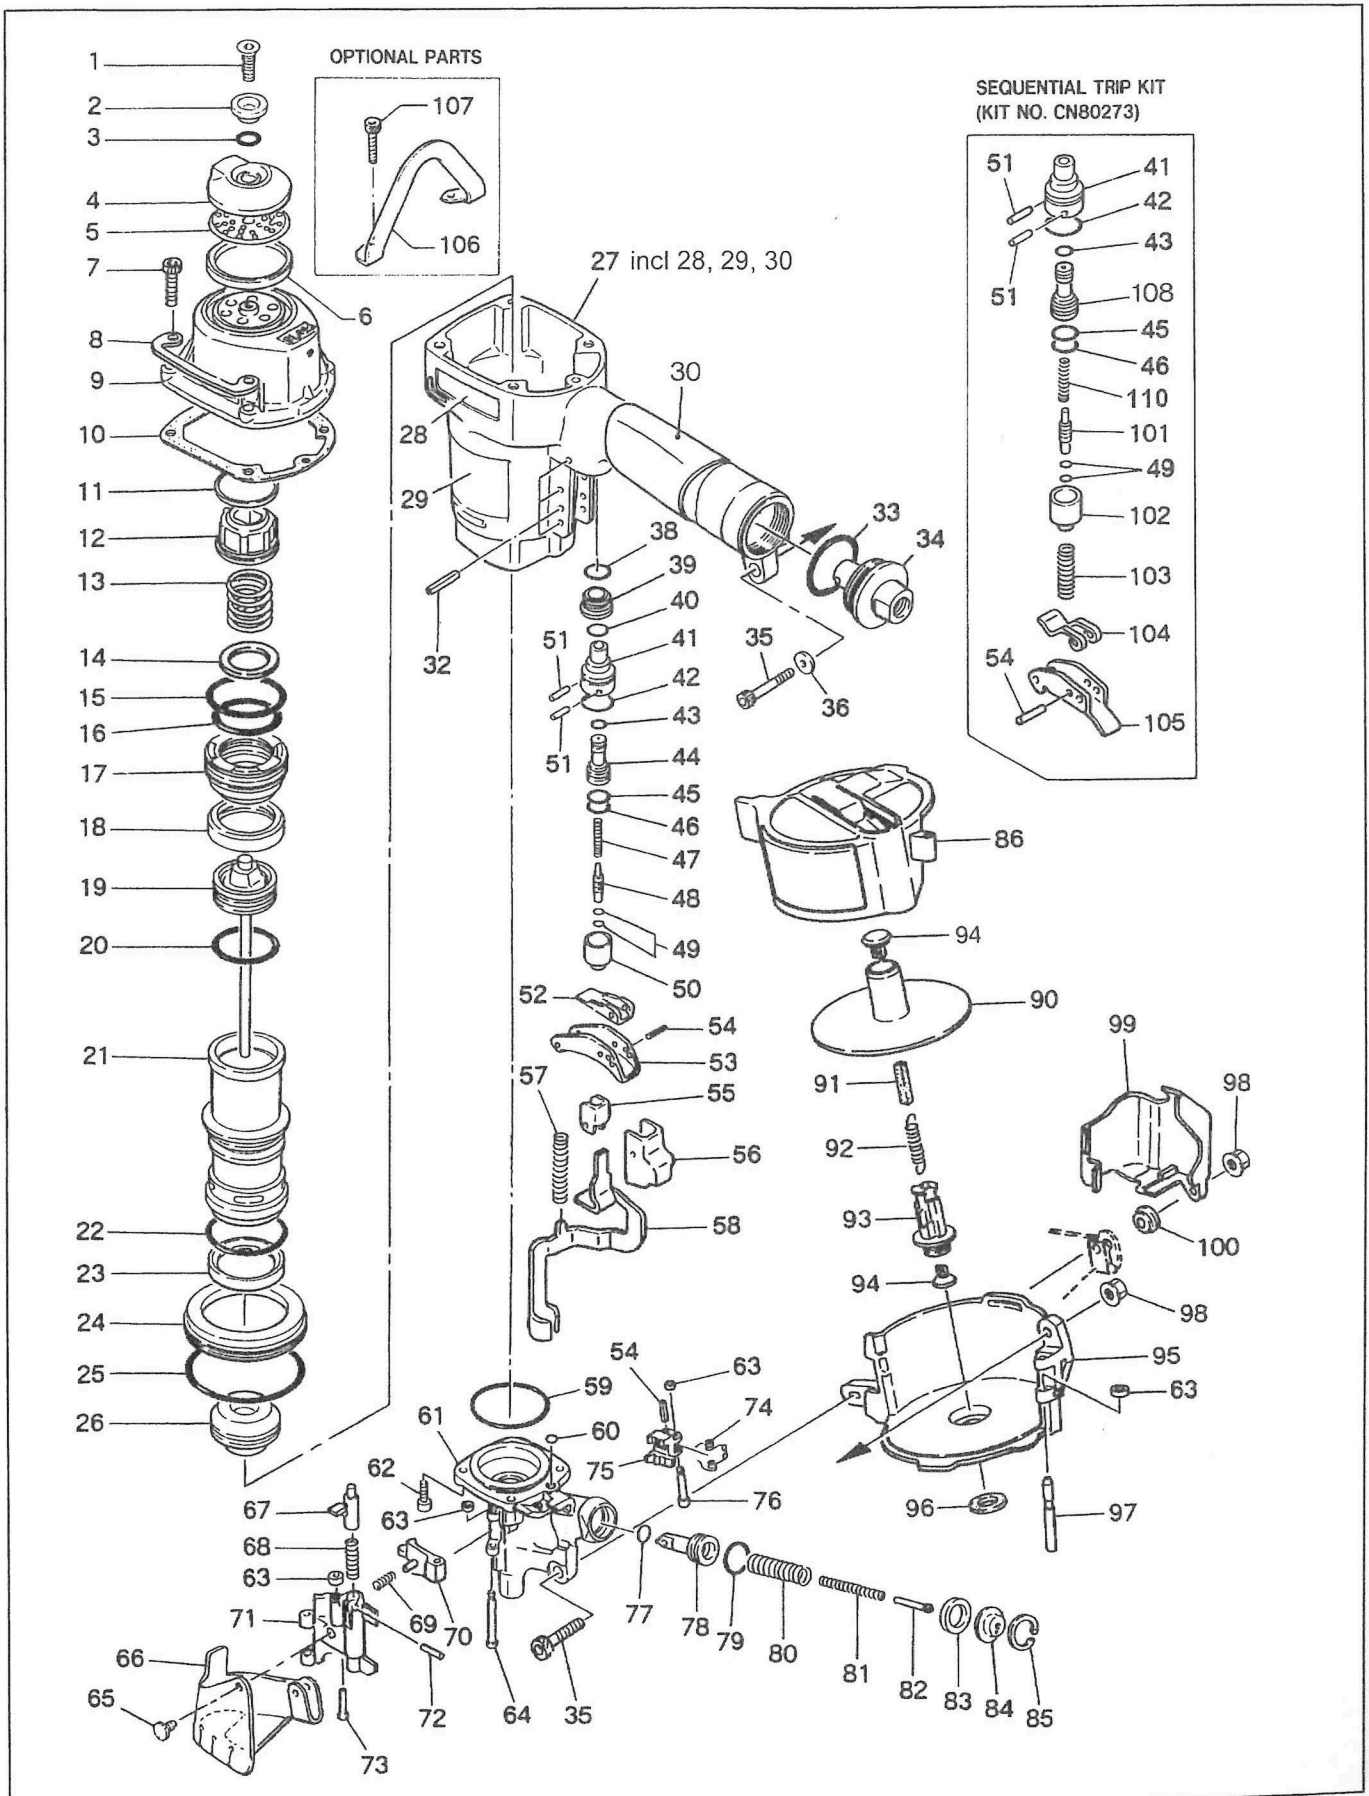

CN55

EXPLODED VIEW AND SPARE PARTS LIST

Parts List for MAX CN55 Pneumatic Nailer

Part No	Part Code	Description	Part No	Part Code	Description
1	AA82427	SCREW 8 X 20	58	CN35821	CONTACT ARM UNIT
2	CN32631	EXHAUST COVER HOLDER	59	HH19198	O-RING 1A 1.9 X 47
3	HH11132	O-RING 1AP10A	60	HH19125	O-RING A1.6 X 4.2
4	CN37406	EXHAUST COVER	61	CN37379	NOSE
5	CN37403	EXHAUST FILTER	62	BB40413	BOLT 6 X 22
6	CN37376	EXHAUST SEAL	63	EE39602	WASHER 7
7	BB40428	SCREW 6 X 25	64	FF41501	STEP PIN 1501
8	CN37418	PROTECTOR	65	CN31083	HOOK, DUST COVER
9	CN81201	CYLINDER CAP UNIT	66	CN31882	DUST SHIELD
10	CN37415	CYLINDER CAP SEAL	67	CN37371	DOOR LATCH
11	CN37404	SPACER, EXHAUST	68	KK23123	SPRING 3123
12	CN37372	PISTON STOP	69	KK23109	SPRING 3109
13	KK23578	COM. SPRING 3578	70	CN37381	CHECK PAWL
14	CN37409	HEAD VALVE WASHER	71	CN37380	DOOR
15	HH11156	O-RING ARP568-137	72	FF21234	W.S. PIN 3 X 12
16	HH11909	O-RING 2.6 X 41.5	73	FF41502	STEP PIN 1502
17	CN37373	HEAD VALVE PISTON	74	KK33058	SPRING 3058
18	CN37375	CYLINDER SEAL	75	CN31875	FEED PAWL
19	CN81200	MAIN PISTON UNIT	76	FF41263	PIN 1263
20	HH11101	O-RING 1AP38	77	HH19197	O-RING 1A 2.4 X 9.8
21	CN37390	CYLINDER	78	CN37397	FEED PISTON
22	HH11157	O-RING ARP568-136	79	HH11143	O-RING AP21
23	CN31865	CHECK VALVE	80	KK23257	COMPRESSION SPRING 3257
24	CN37374	CYLINDER RING	81	KK23258	COMPRESSION SPRING 3258
25	HH12106	O-RING 1AG75	82	CN31878	SPRING GUIDE
26	CN31890	BUMPER	83	CN37377	FEED PISTON STOP
27	CN81411	FRAME ASSY	84	CN37399	SPRING COLLAR
28	CN37412	NAME LABEL	85	JJ22407	C-RING 26
29	CN37439	WARNING LABEL	86	CN37420	MAGAZINE CAP
30	KN12631	GRIP COVER	90	CN35823	NAIL SUPPORT
32	FF21254	PIN 3 X 28	91	CN30601	SPACER
33	HH12118	O-RING 1AG35	92	KK13144	SPRING 3144
34	CN37411	END CAP	93	CN37382	MAGAZINE POST
35	BB40457	SCREW 6 X 38	94	CN37383	SPRING HOOK
36	EE39138	WASHER 138	95	CN37413	MAGAZINE
38	HH11159	O-RING ARP568-016	96	EE39603	RUBBER WASHER 14
39	CN37378	SPACER	97	FF31251	PIN 1251
40	HH11151	O-RING ARP568-013	98	CC00402	NUT M6
41	CN32247	TRIGGER VALVE HOUSING	99	CN37395	ARM COVER A
42	HH11138	O-RING AP20	100	CN32170	COLLAR
43	KN12642	O-RING AP6	101	CN31715	TRIGGER VALVE STEM
44	CN31589	PILOT VALVE	102	CN31716	ST TRIGGER VALVE CAP
45	HH11209	O-RING 1BP7	103	KK23228	SPRING 3228
46	KN12641	O-RING AP9	104	CN34300	CONTACT LEVER DS
47	KK24123	COMPRESSION SPRING 4123	105	CN30276	TRIGGER (ST)
48	CN31347	TRIGGER VALVE STEM	106	CN34728	HANGER
49	HH11901	O-RING 1.4 X 2.5	107	BB40422	SCREW 6 X 30
50	CN31346	TRIGGER VALVE CAP	108	CN33627	PILOT VALVE
51	FF30161	PIN 161	110	KK23129	SPRING 3129
52	CN37424	CONTACT LEVER			
53	CN37423	TRIGGER			
54	FF21220	PIN 3 X 16			
55	CN37394	ARM GUIDE			
56	CN37416	ARM COVER B			
57	KK23256	COMPRESSION SPRING 3256			